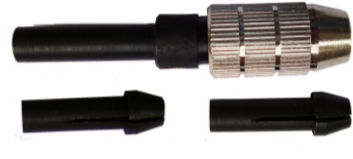

Item Code :- M14

Mandrel

Item Code :- M15

Soldering

Soldering Pick Titanium
Item Code :- SL02

Soldering Pick Tungstan
Item Code :- SL03

Titanium Soldering Pick Set of 3
Item Code :- SL04

Soldering Needle
Item Code :-SL05

Mandrel
Item Code :- DC03

Pin Chuck 1/8 Shank
Item Code :- DC04

Pin Chuck 1/4 Shank
Item Code :- DC05

Brakelite Revolving Chuck 1 Collet
Item Code :- DC06

Wooden Handle Revolving
Chuck 1 Collet
Item Code :- DC07