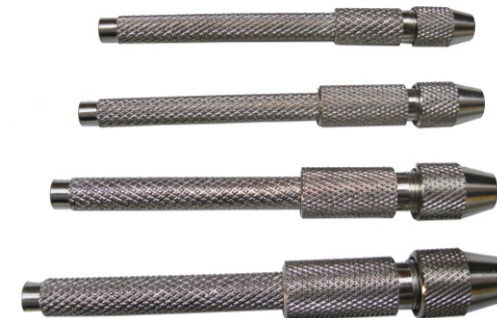

Swivel Pin Vise
American Type

Item Code :- PV20

Four Mouth Pin Vise Swivel
Wooden Head

Item Code :- PV21

Spring Bar Opener

Item Code :- PV22

Hax Pin Vise Long Collet

Item Code :- PV23

Set of 4 piece Pin Vise
Brass Body

Item Code :- PV24

Swivel Pin Vise American Type

Item Code :- PV25

Brass Pin Vise
Set of 6

Item Code :- PV26

Baby Pin Vise Set

Item Code :- PV27